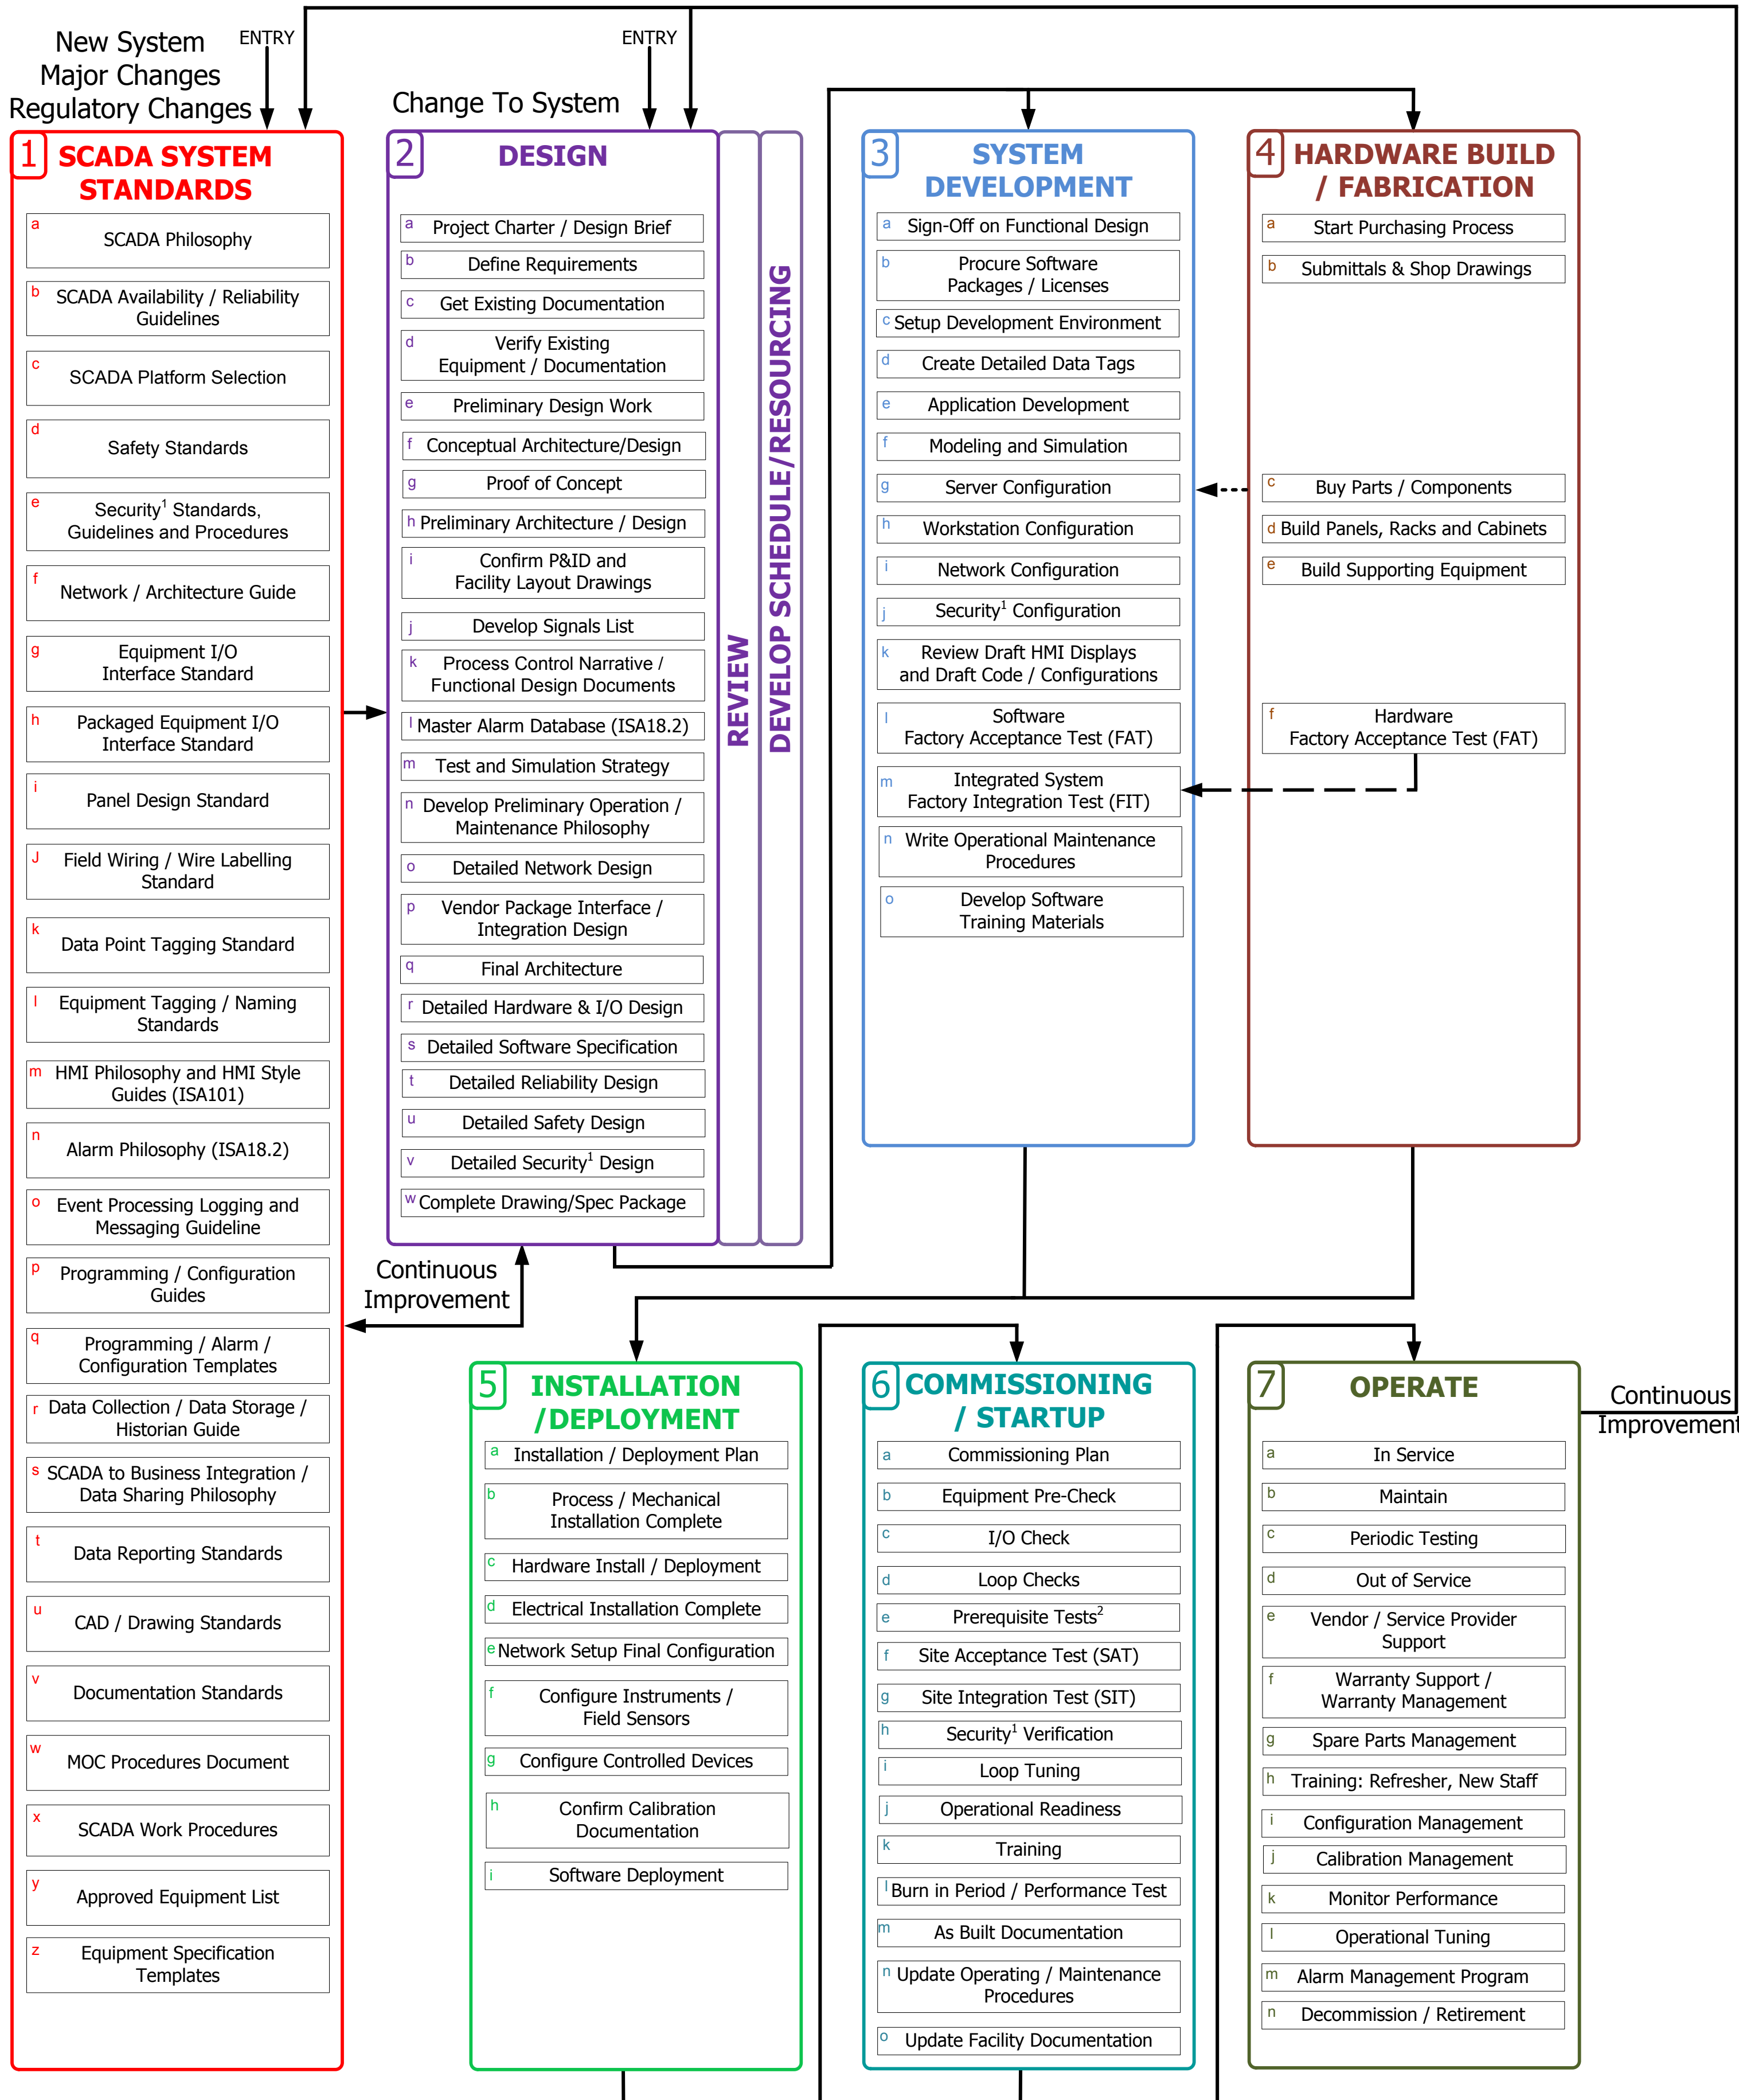

ISA112 SCADA System Lifecycle – DRAFT (subject to change)

ISA112 – SCADA Systems Standards Committee – International Society of Automation (ISA) – www.isa.org/isa112/

Notes

- 1) Security includes physical security, operational security and cybersecurity.
- 2) Prerequisite tests typically include both cold and hot commissioning or dry / wet commissioning as applicable.

ISA112 Lifecycle Diagram
Current Working Draft
Revised June 15, 2020

Note: This is an interim working draft from the ISA112 SCADA Systems standards committee, as of 2020-06-15. This diagram is still subject to change.